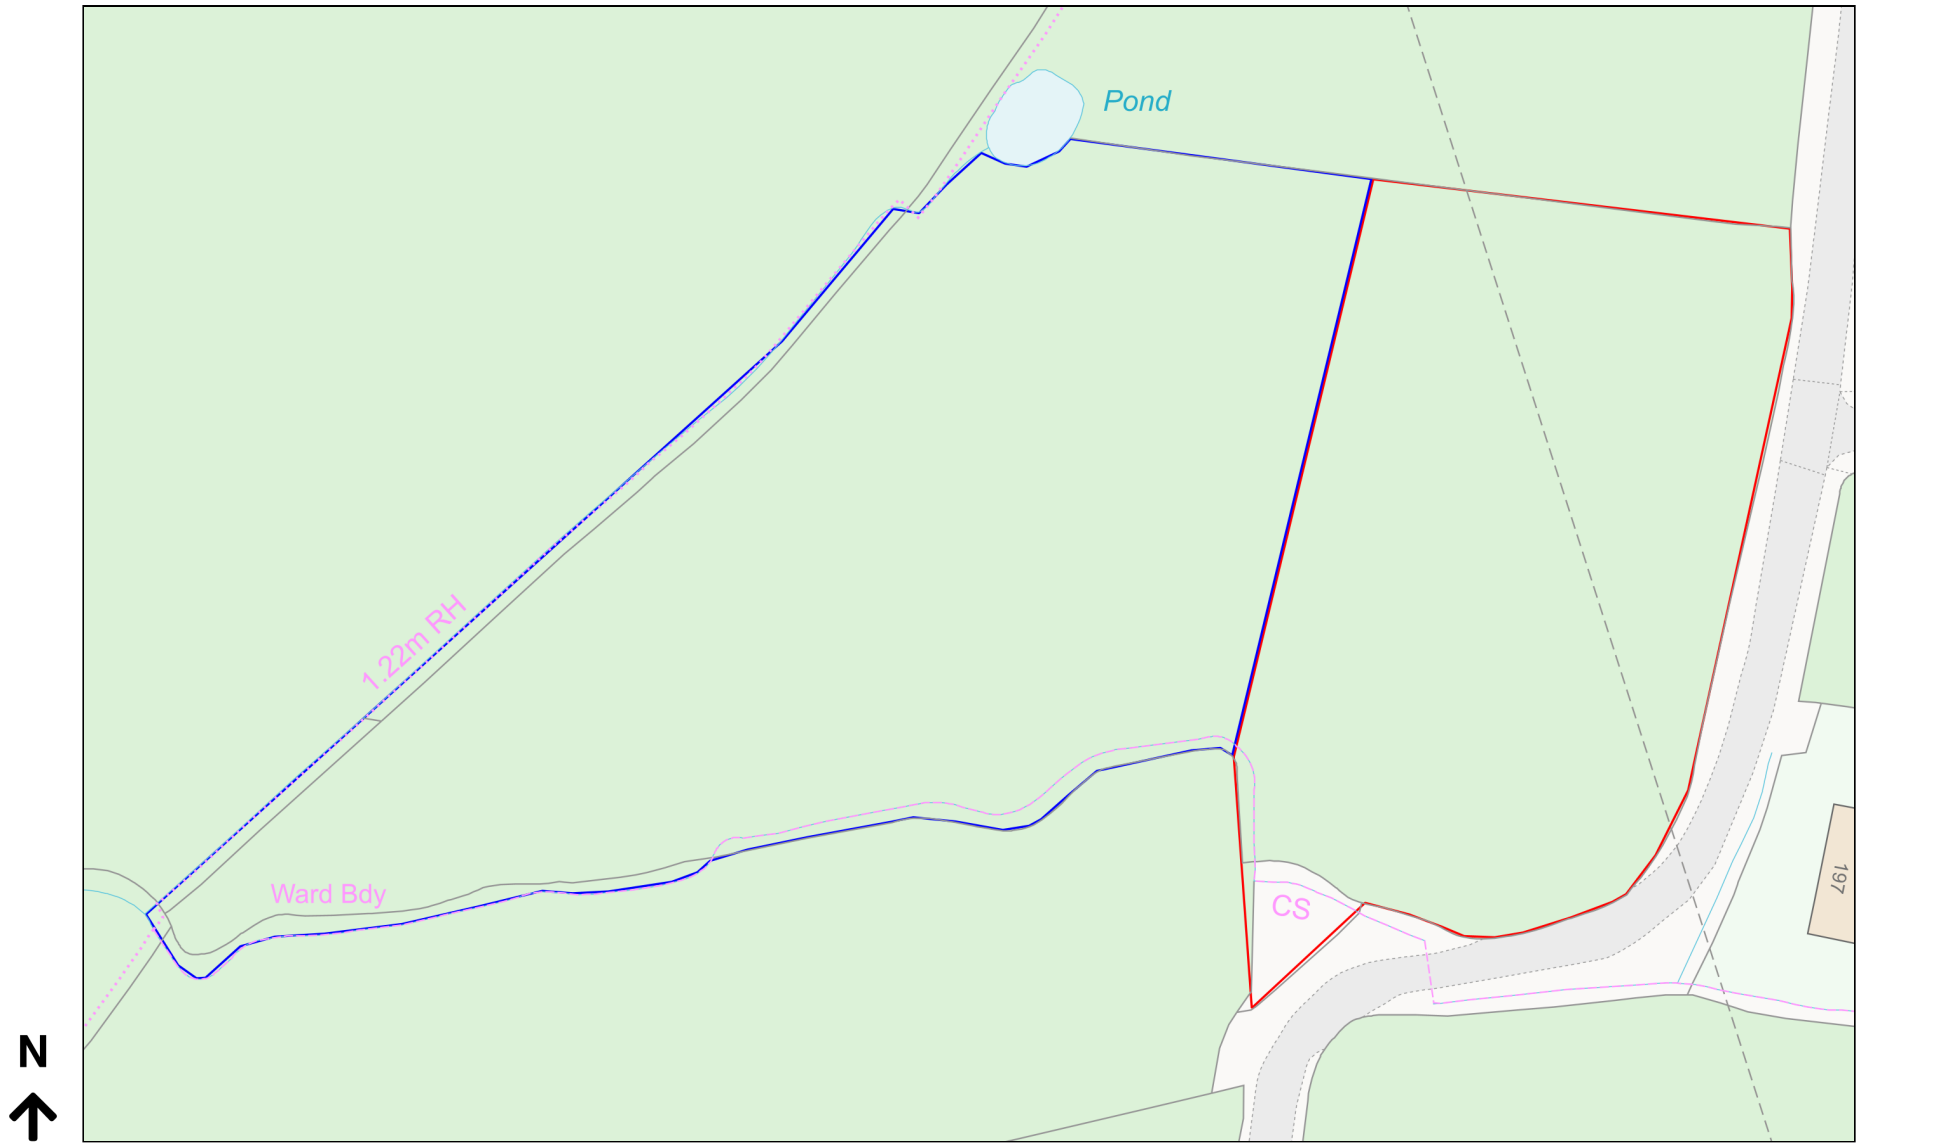

Location Plan

Site Address: Easting: 352903 Northing: 419098

Date Produced: 22-May-2023

Scale: 1:1250 @A4

Planning Portal Reference: PP-12179798v1